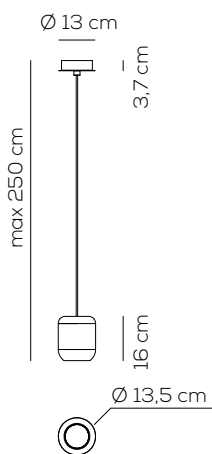

standard canopy

recessed canopy

SP URBAN P

kg 1,9 m³ 0,02

URBAN / solo con illuminazione verso il basso / downward lighting only

Type	Article	Colours	Finishing	Source
SP	URBAN P	BC wrinkled white BR matt bronze NI matt nickel	XX	LED 15W - diffused beam 3000K* 2700K 4000K